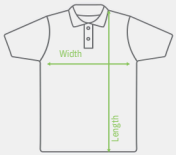

Sizes

S(4Y), M(6-8Y), L(10-12Y), XL(14Y)

Heavy Weight

Measurements

	Inches		Centimeters	
	Width	Length	Width	Length
S(4Y)	14	18"	35.6	46.0
M(6-8Y)	"	19"	38.1	48.0
L(10-12Y)	15	21"	40.6	53.0
XL(14Y)	"	22"	43.2	56.0
Tolerance	+/- 3/4"	+/- 1"	+/- 1.9	+/- 2.5