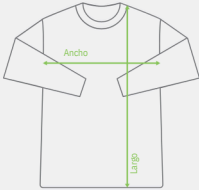

### Sizes

S(4Y), M(6-8Y), L(10-12Y), XL(14Y)

421

## Measurements

	Inches		Centimeters	
	Width	Length	Width	Length
S(4Y)	14	18"	35.6	46.0
M(6-8Y)	"	19"	38.1	48.0
L(10-12Y)	15	21"	40.6	53.0
XL(14Y)	"	22"	43.2	56.0
Tolerance	+/- 1/4"	+/- 1"	+/- 1.9	+/- 2.5