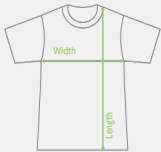

Heather Grey

90% Cotton · 10% Polyester

Sizes

S(4Y), M(6-8Y), L(10-12Y), XL(14Y)

316

- Black
- Charcoal
- Heather Grey
- White
- Red
- Orange
- Gold
- Bright Yellow
- Lime
- Kelly Green
- Navy
- Royal
- Turquoise
- Sky Blue
- Light Pink
- Fuchsia
- Purple

Heavy Weight

Measurements

	Inches		Centimeters	
	Width	Length	Width	Length
S(4Y)	14	18"	35.6	46.0
M(6-8Y)	"	19"	38.1	48.0
L(10-12Y)	15	21"	40.6	53.0
XL(14Y)	"	22"	43.2	56.0
Tolerance	+/- 3/4"	+/- 1"	+/- 1.9	+/- 2.5