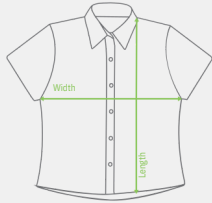

100% Cotton

Sizes

S, M, L, XL, 2XL

Work

Measurements

	Inches		Centimeters	
	Width	Length	Width	Length
S	19"	25"	48.3	63.5
M	20"	25 1/2"	50.8	64.8
L	21"	26"	53.3	66.0
XL	22"	26 1/2"	55.9	67.3
2XL	23"	27"	58.4	68.6
Tolerance	+/- 1/2"	+/- 1/2"	+/- 1.3	+/- 1.3