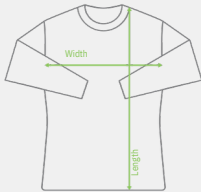

Heather Grey

90% Cotton · 10% Polyester

Sizes

S, M, L, XL

322

- Black
- Heather Grey
- Navy
- Turquoise
- Fuchsia

Heavy Weight

Measurements

	Inches		Centimeters	
	Width	Length	Width	Length
S	16 1/4"	25"	41.3	63.5
M	17 1/4"	25 3/4"	43.8	65.4
L	19 1/4"	26 1/2"	48.9	67.3
XL	21 1/4"	27 1/4"	54.0	69.2
Tolerance	+/- 3/4"	+/- 1"	+/- 1.9	+/- 2.5