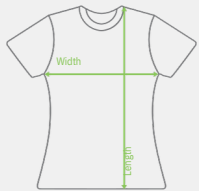

### Sizes

S, M, L, XL

953

- Heather Black
  - Heather Maroon
  - Heather Red
  - Heather Forest Green
  - Heather Navy
  - Heather Royal
  - Heather Turquoise
  - Heather Purple
- 
- Neon Yellow
  - Neon Green
  - Neon Orange
  - Neon Pink

### Measurements

	Inches		Centimeters	
	Width	Length	Width	Length
S	16 1/4"	23 1/2"	41.3	59.7
M	17 1/4"	24 1/2"	43.8	62.2
L	19 1/4"	25 1/2"	48.9	64.8
XL	21 1/4"	26 1/2"	54.0	67.3
Tolerance	+/- 3/4"	+/- 1"	+/-1.9	+/-2.5