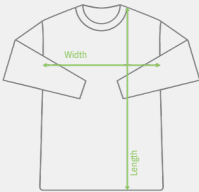

### Sizes

S, M, L, XL, 2XL

2421

- Heather Black
- Heather Maroon
- Heather Red
- Heather Kelly Green
- Heather Navy
- Heather Royal

Poly-CottonTee

## Measurements

	Inches		Centimeters	
	Width	Length	Width	Length
S	18"	27 3/4"	45.7	70.5
M	20"	28 3/4"	50.8	73.0
L	22"	29 3/4"	55.9	75.6
XL	24"	30 3/4"	61.0	78.1
2XL	26"	31 3/4"	66.0	80.6
Tolerance	+/- 3/4"	+/- 1"	+/- 1.9	+/- 2.5