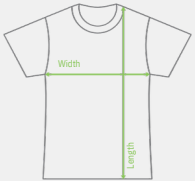

### Sizes

S, M, L, XL, 2XL

2411

353

- Heather Black
  - Heather Maroon
  - Heather Red
  - Heather Kelly Green
  - Heather Forest Green
  - Heather Navy
  - Heather Royal
  - Heather Turquoise
- 
- Neon Yellow
  - Neon Green
  - Neon Orange
  - Neon Pink

## Measurements

	Inches		Centimeters	
	Width	Length	Width	Length
S	18"	27 3/4"	45.7	70.5
M	20"	28 3/4"	50.8	73.0
L	22"	29 3/4"	55.9	75.6
XL	24"	30 3/4"	61.0	78.1
2XL	26"	31 3/4"	66.0	80.6
Neon Heather XL	23 1/4"	30 3/4"	59.1	78.1
Neon Heather 2XL	25 1/4"	31 3/4"	64.1	80.6
Tolerance	+/- 3/4"	+/- 1"	+/- 1.9	+/- 2.5